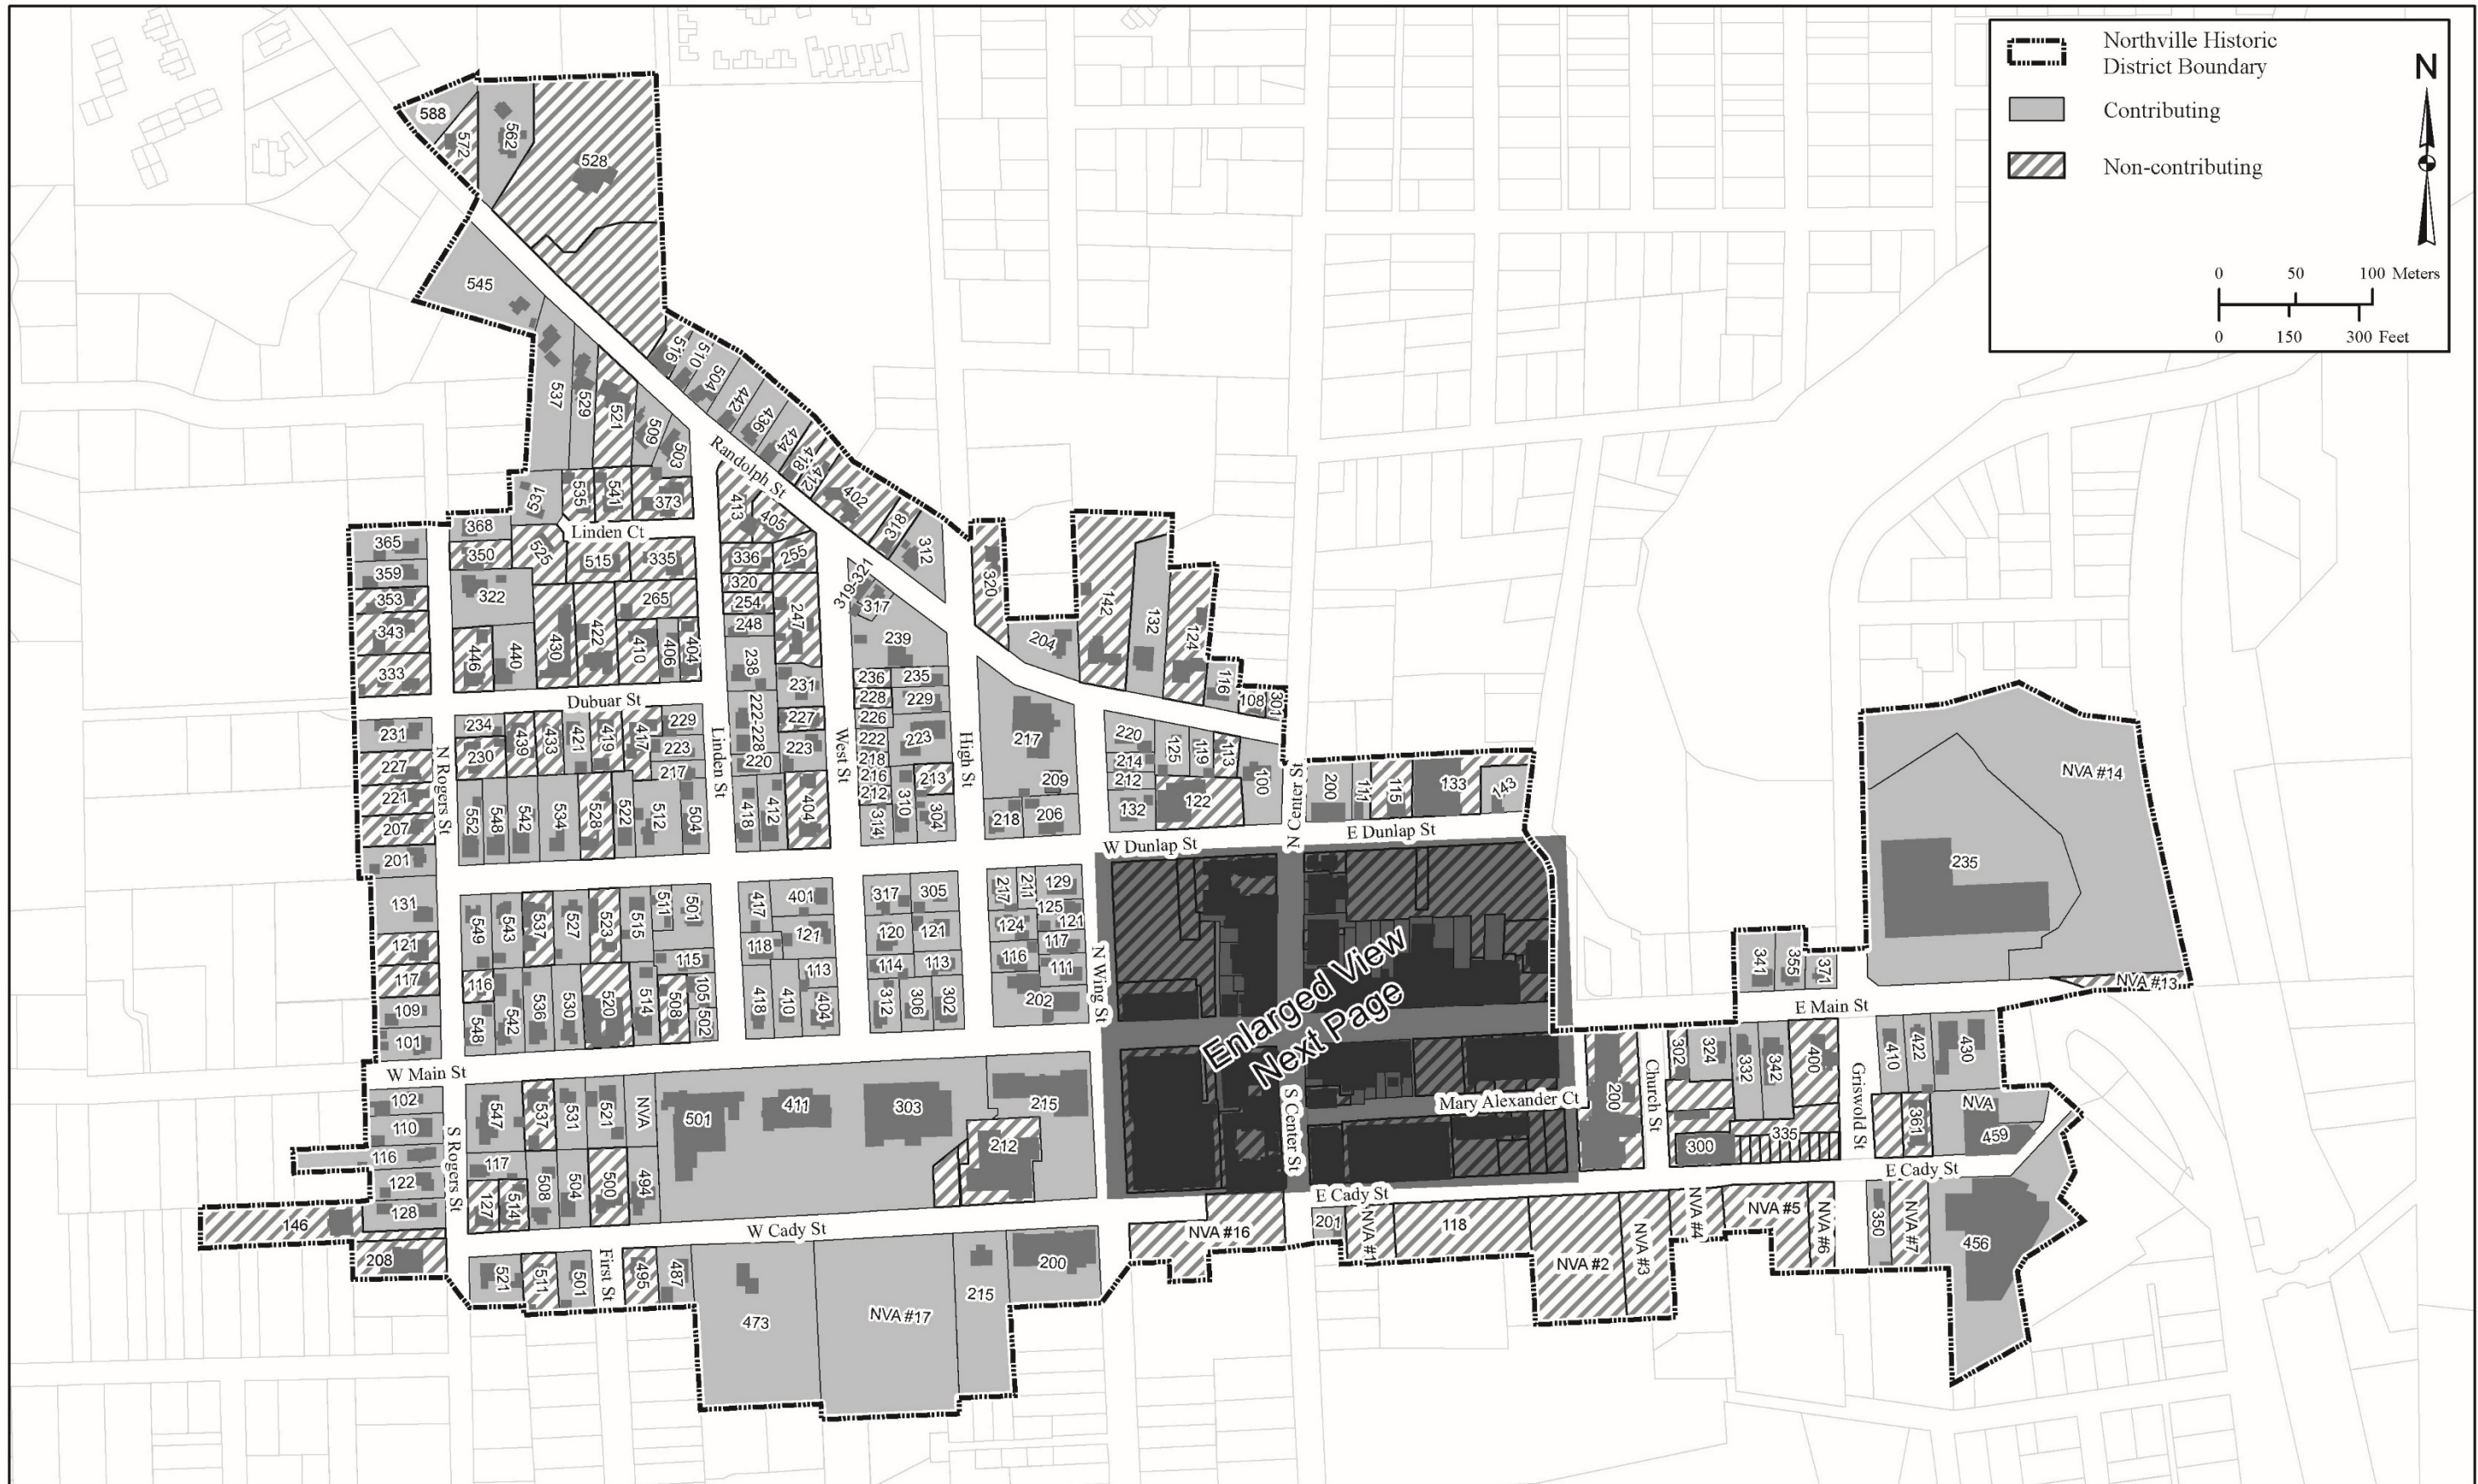

NORTHVILLE HISTORIC DISTRICT MAP – ILLUSTRATION OF RECOMMENDED AND CONFIRMED CHANGES

Date: 5/30/2018

Figure 2-1. National Register Boundary: Northville Historic District, Northville, Wayne County, Michigan

NORTHVILLE HISTORIC DISTRICT MAP –FINAL

Date: 5/22/2019

Figure 2-1. Local Historic District Boundary: Northville Historic District, Northville, Wayne County, Michigan

NORTHVILLE HISTORIC DISTRICT MAP –FINAL