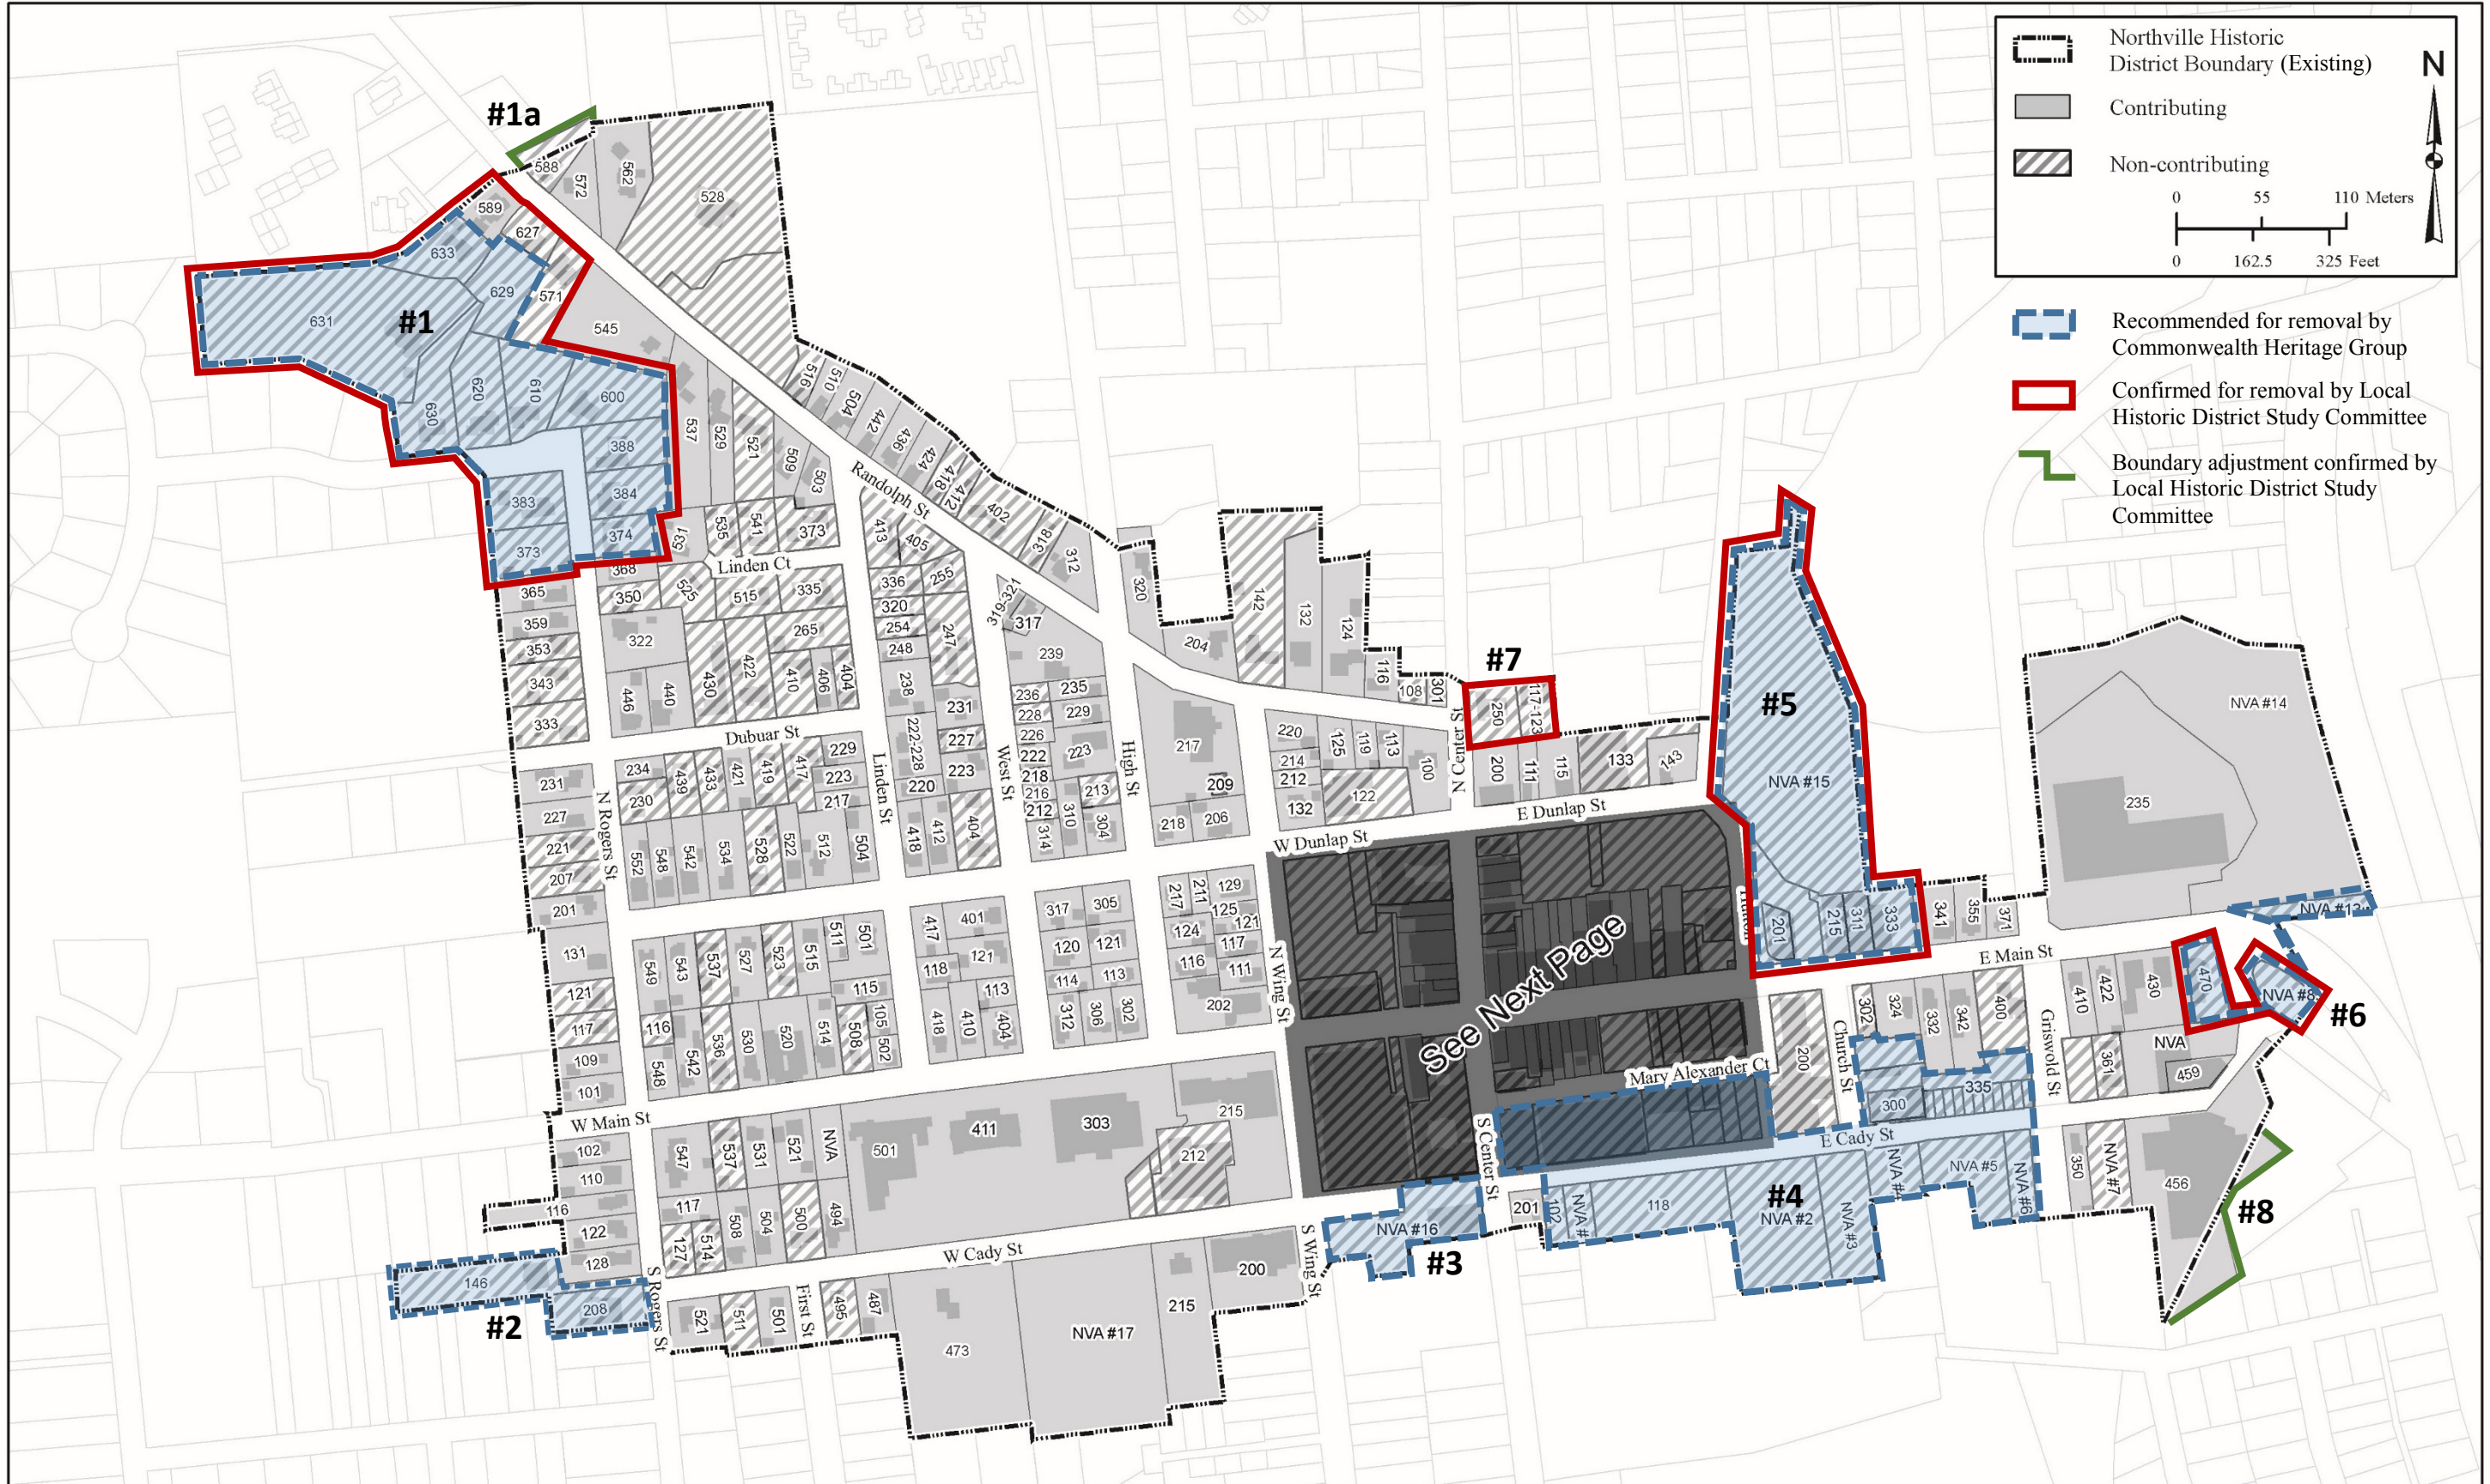

NORTHVILLE HISTORIC DISTRICT MAP – ILLUSTRATION OF RECOMMENDED AND CONFIRMED CHANGES

Date: 5/30/2018

Figure 2-1. National Register Boundary: Northville Historic District, Northville, Wayne County, Michigan

NORTHVILLE HISTORIC DISTRICT MAP –FINAL

Date: 5/22/2019

Figure 2-1. Local Historic District Boundary: Northville Historic District, Northville, Wayne County, Michigan

NORTHVILLE HISTORIC DISTRICT MAP –FINAL